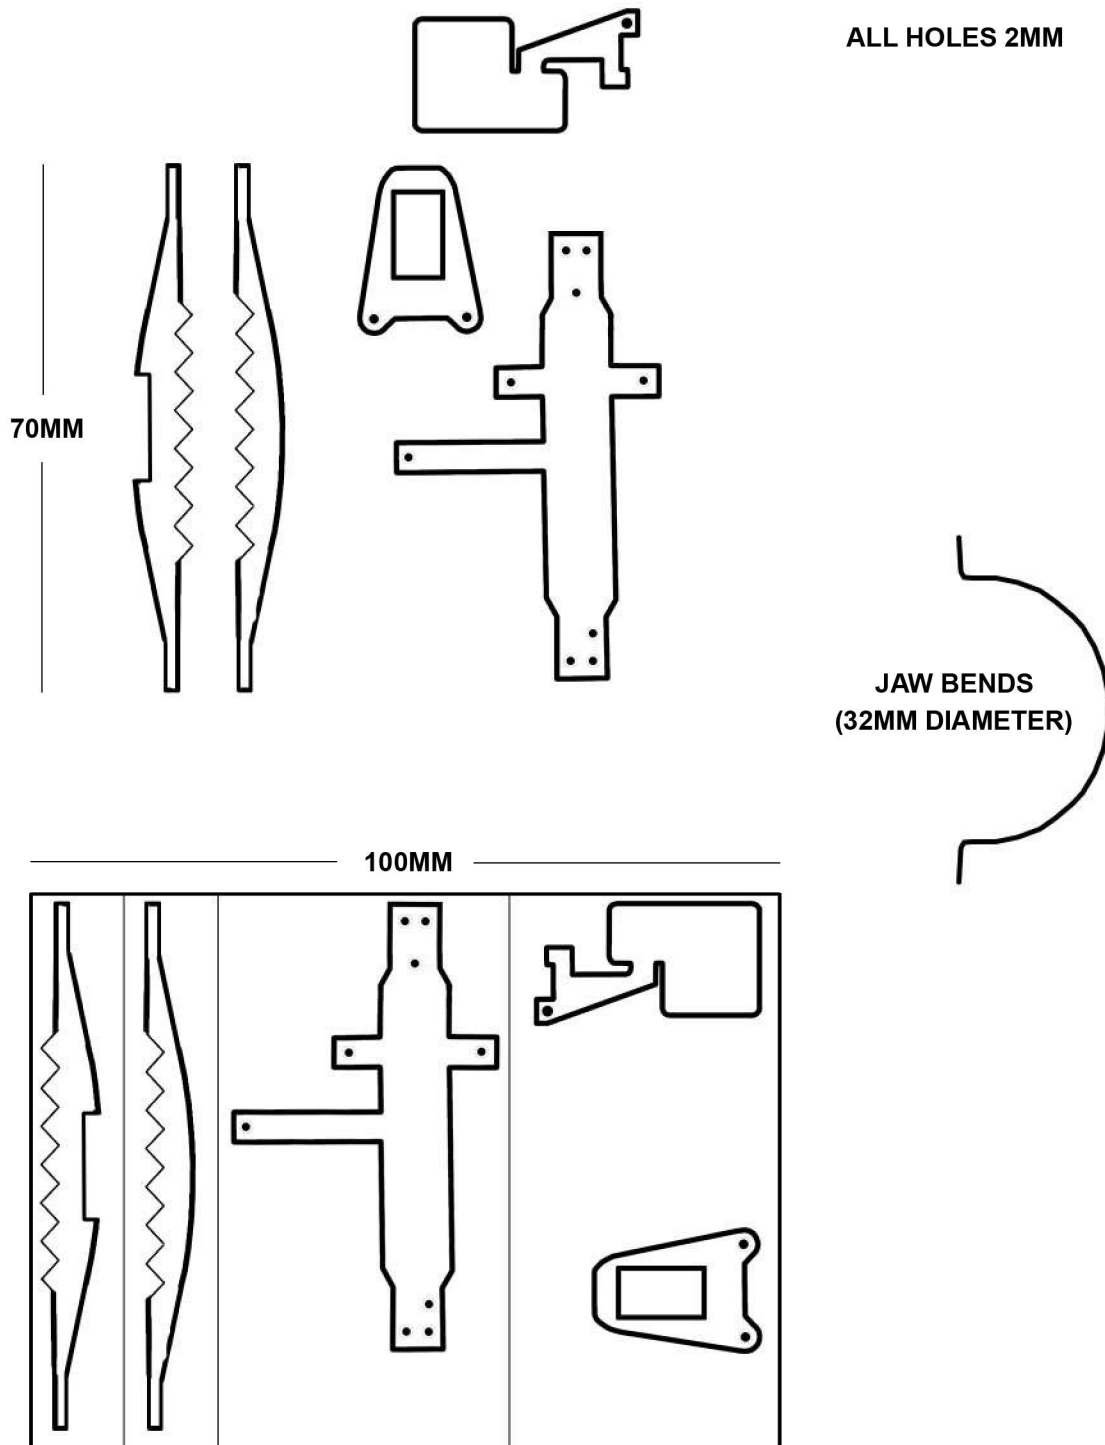

Brainfoo - Miniature Bear Trap

Random stimulation
for the brain

SCALE & SUGGESTED CUTTING PATHS FROM 100MM STEEL